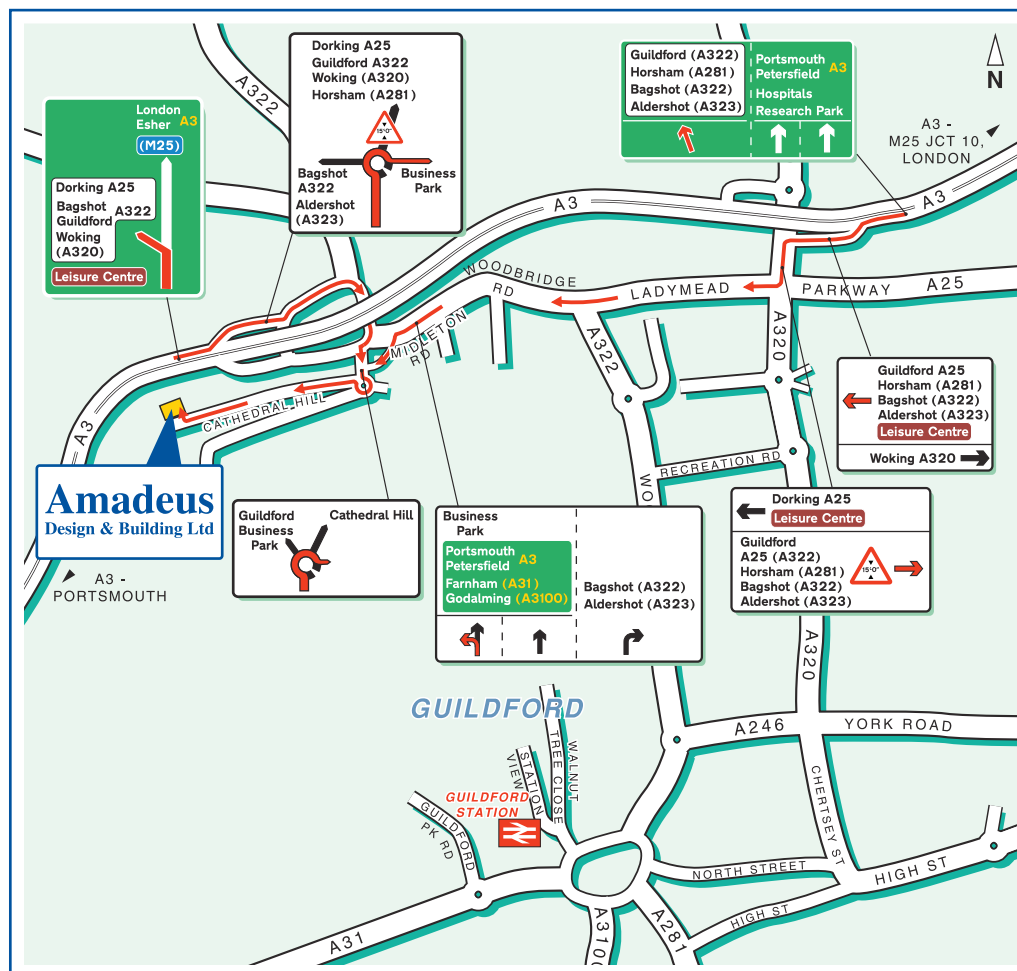

### How to find us

### By Road (from the North)

- Exit the M25 at Junction 10 onto the A3, direction Guildford
- After 5 miles, take the A322 exit
- Turn left at the lights at the bottom of the slip road, (sign posted Guildford). Then immediately right at the next traffic lights (signposted A25 / Guildford)
- Go straight ahead until you pass under a railway bridge
- Continue to the roundabout and bear left onto the Guildford Business Park
- Turn right at the mini-roundabout. The Regus Building is straight ahead of you.

### By Road (from the South)

- As above, arrive in Guildford on the A3, look out for the A320 turning right (instead of the A323 turning left).

### By Public Transport

- Bus route 16 / 17 and 26 / 27 run to and from Cathedral Hill
- Trains from London Waterloo to Guildford in only 35-minutes.